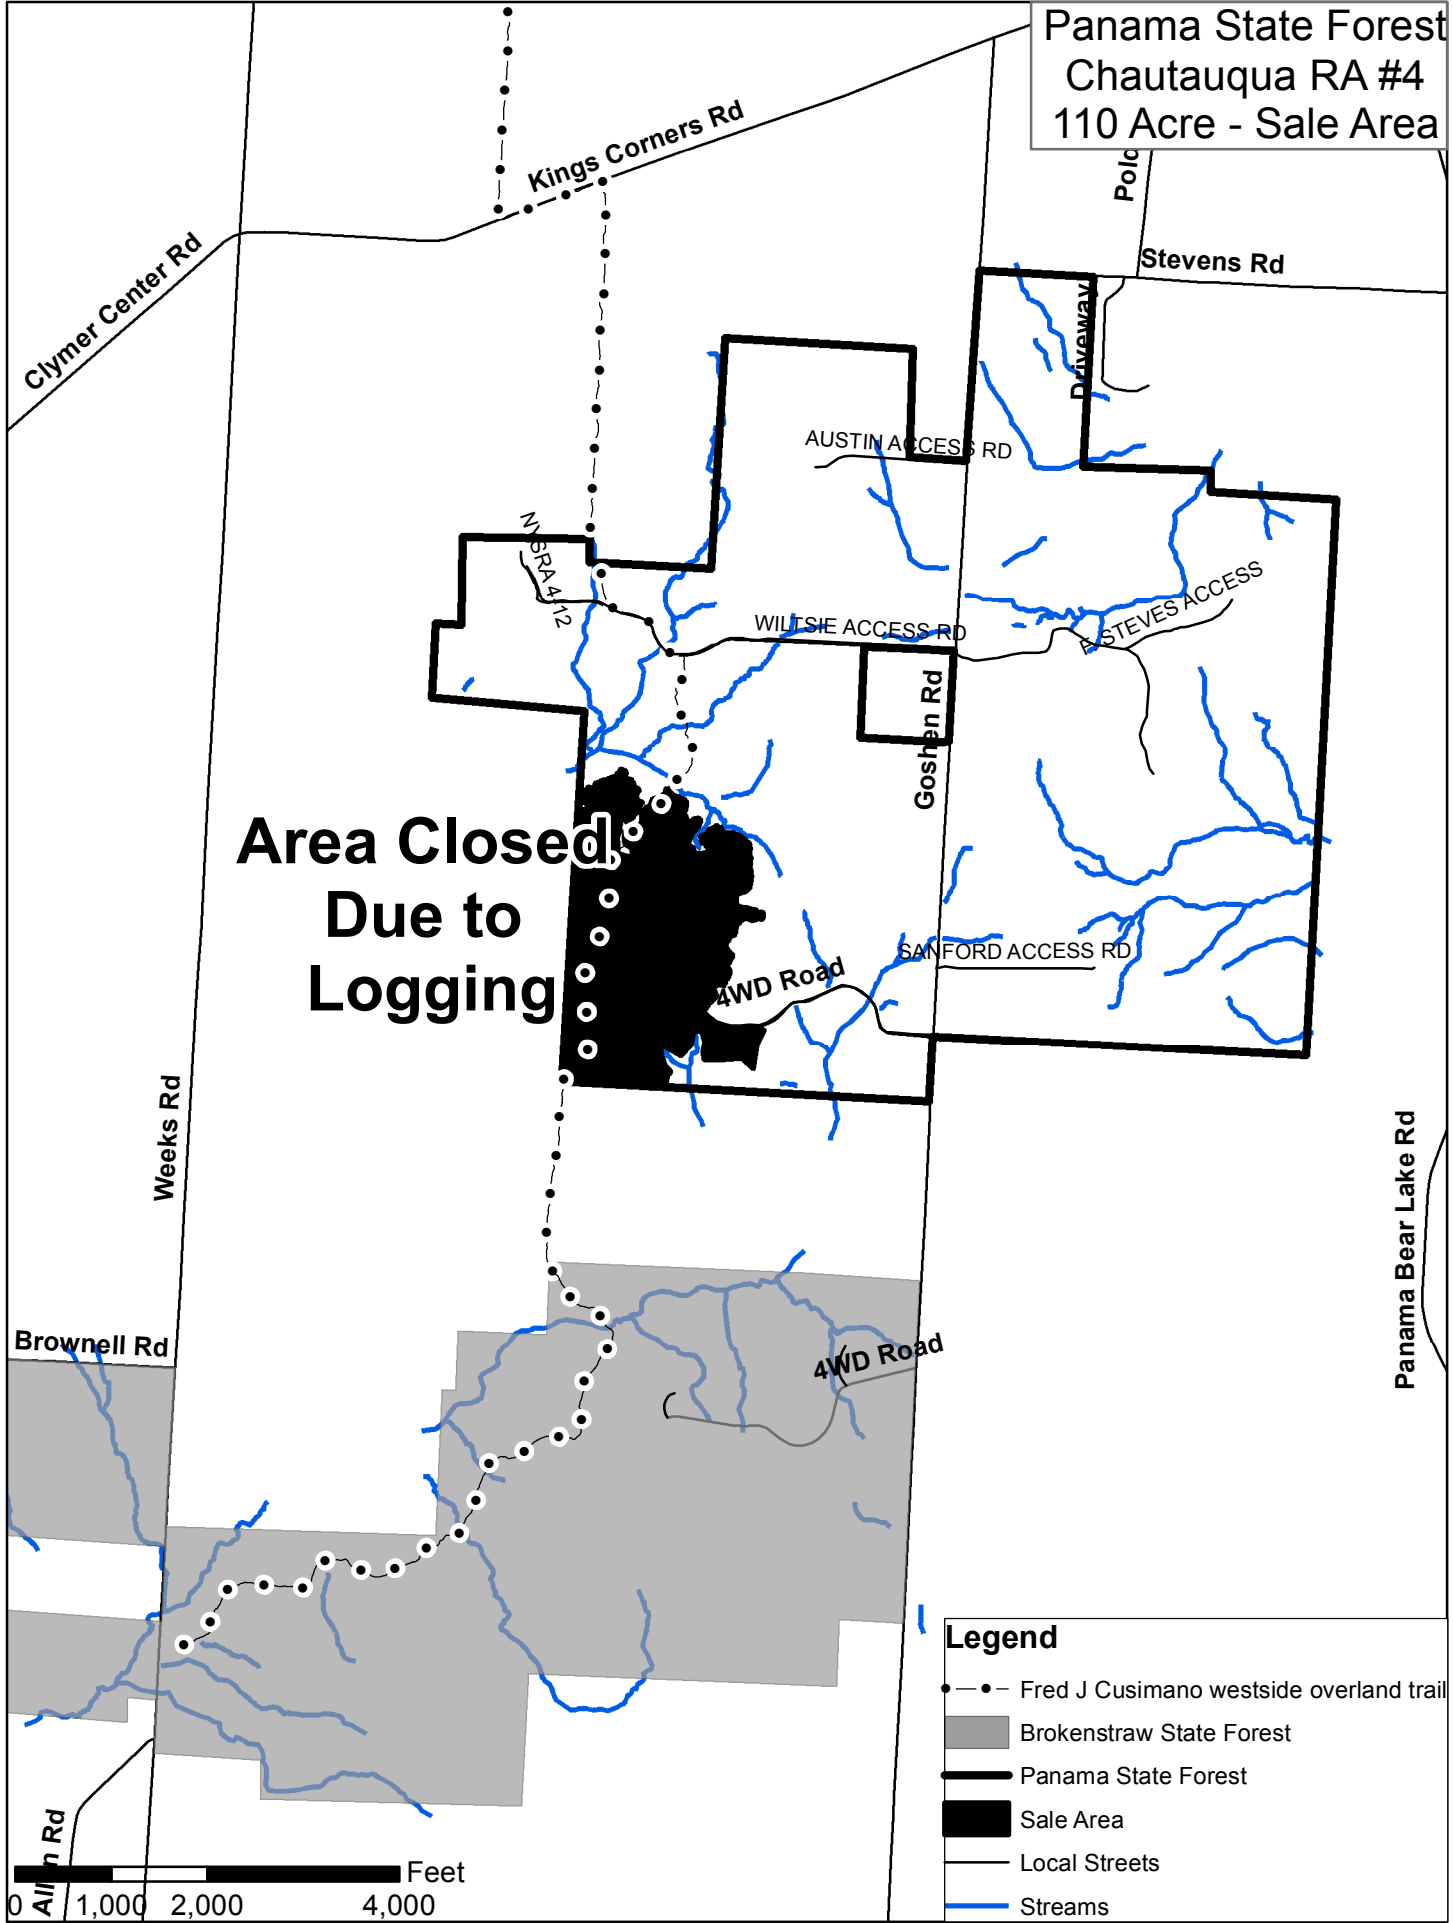

Panama State Forest
Chautauqua RA #4
110 Acre - Sale Area

**Area Closed
Due to
Logging**

Legend

- - - • Fred J Cusimano westside overland trail
- Brokenstraw State Forest
- Panama State Forest
- Sale Area
- Local Streets
- Streams

0 1,000 2,000 4,000 Feet