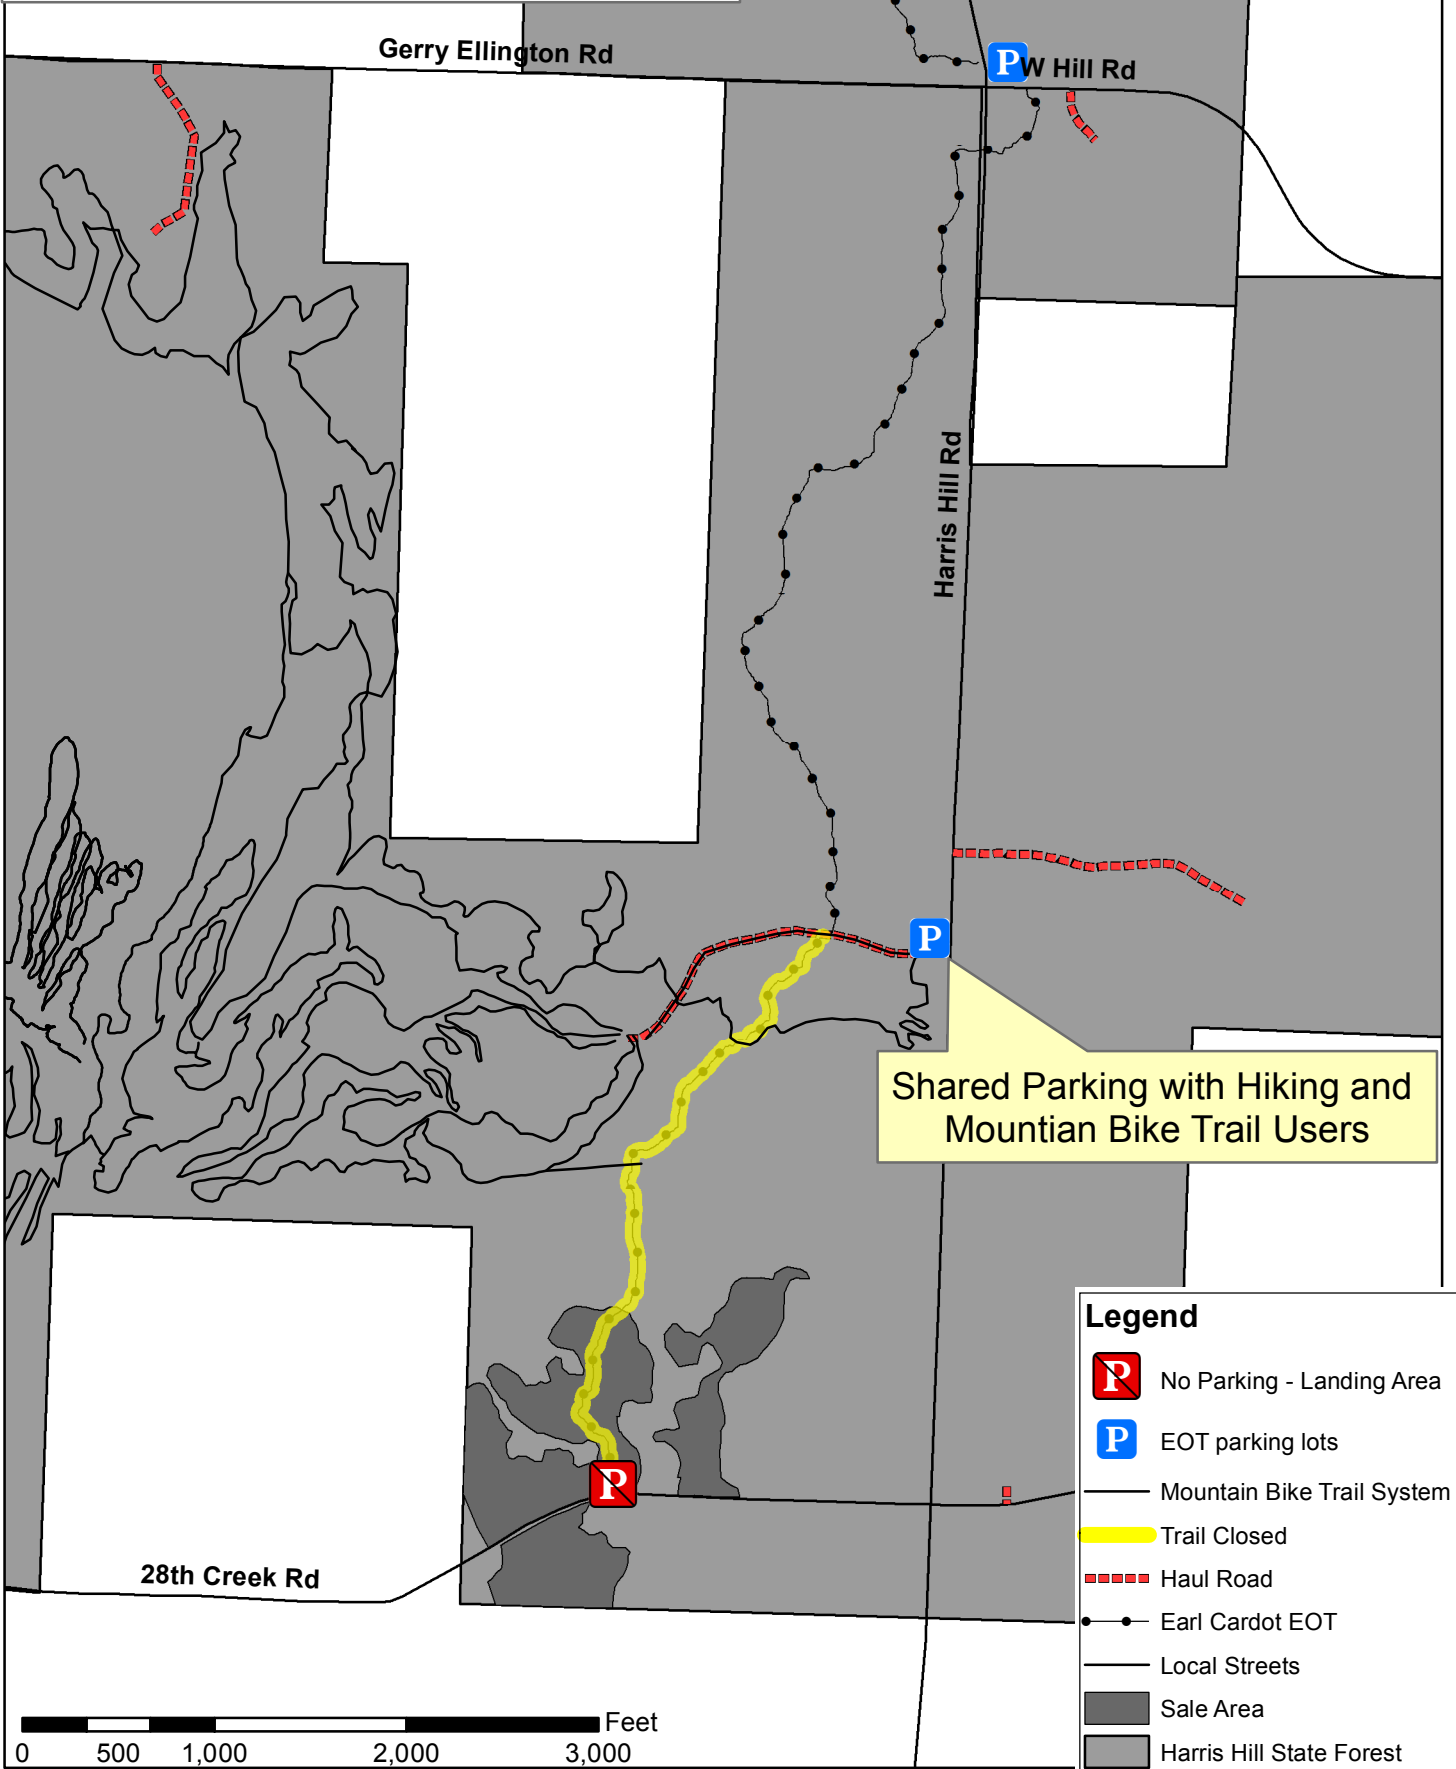

Harris Hill State Forest 28th Creek Road Trailhead Closure Overland Trail Redirect

Shared Parking with Hiking and Mountain Bike Trail Users

Legend

-  No Parking - Landing Area
-  EOT parking lots
-  Mountain Bike Trail System
-  Trail Closed
-  Haul Road
-  Earl Cardot EOT
-  Local Streets
-  Sale Area
-  Harris Hill State Forest