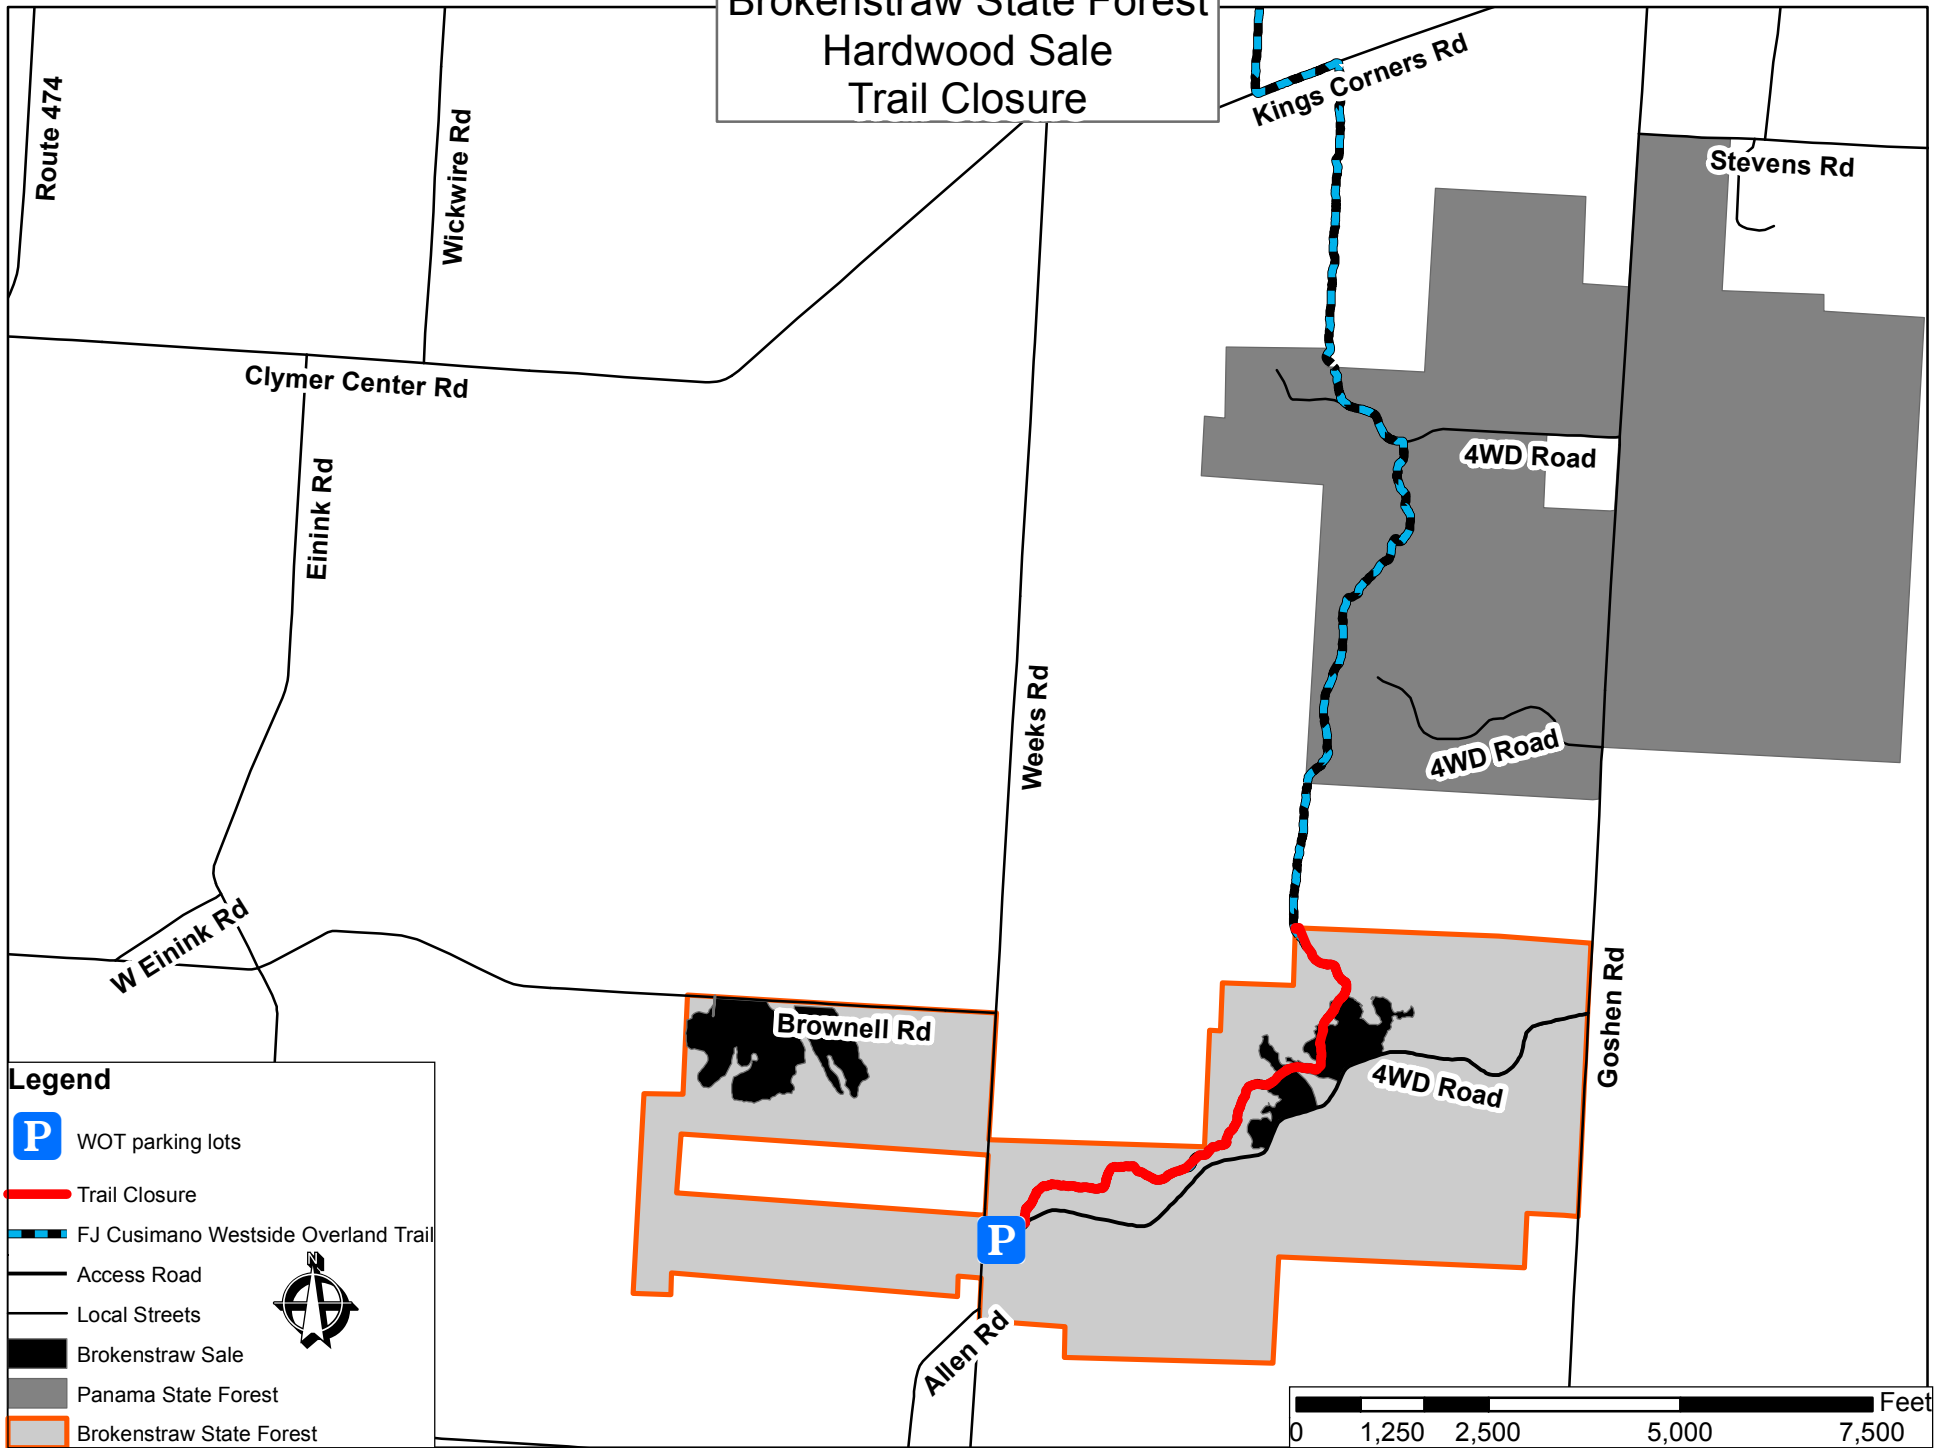

Brokenstraw State Forest Hardwood Sale Trail Closure

Legend

- WOT parking lots
- Trail Closure
- FJ Cusimano Westside Overland Trail
- Access Road
- Local Streets
- Brokenstraw Sale
- Panama State Forest
- Brokenstraw State Forest